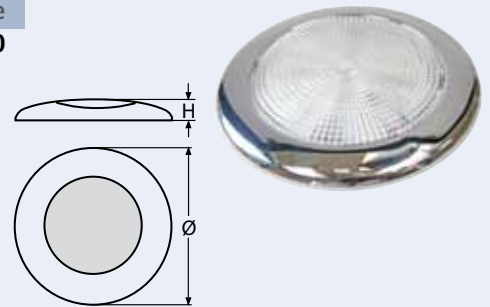

814406

LED Einbau Deckenlampe, extra flach, 16 LEDs / A2-AISI 304
Flush mount LED light, flat type, 16 LEDs / Plafonnier 16 lampes LED

NEW

Bestell-Nr. Order no.	Ø	H	Volt	Box	*€/Stück *€/piece
814406294_11	94	11	12	1	35,00

814221

LED Einbaulampe 6 LEDs / Plastik
Flush mount LED Light, 6 LEDs / Eclairage encastrable en plastique avec 6 lampes LED

NEW

Bestell-Nr. Order no.	L	B	H	Volt	Box	*€/Stück *€/piece
8142213140	140	20	30	12	1	15,50

814254

LED Einbaulampe, oval, 4 LEDs, verchromt
LED installation light oval 4 LEDs, chrome plated / Eclairage oval 4 lampes LED - chromé plaqué

NEW

Bestell-Nr. Order no.	L	B	Volt	Box	*€/Stück *€/piece
814254372_39	72	39	12	1	19,00

814256

LED Einbaulampe, oval, 1 LED, verchromt
LED installation light oval 1 LED, chrome plated / Eclairage oval 1 lampe LED - chrome plaqué

NEW

Bestell-Nr. Order no.	L	B	Volt	Box	*€/Stück *€/piece
814256343_30	43	30	12	1	11,00