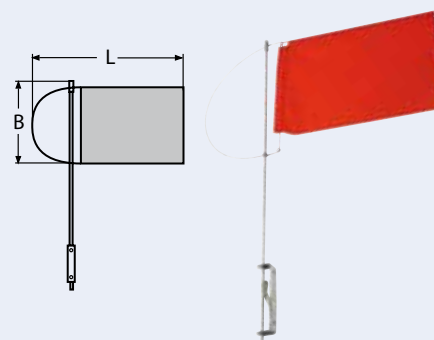

8631

Verklicker / A4-AISI 316
Masthead fly / Girouette à pavillon

Bestell-Nr. Order no.	L	B	Farbe Colour	Box	*€/Stück *€/piece
86314100_130	130	100	Rot / Red	1	8,00
86314125_175	175	125	Rot / Red	1	8,50
86314150_190	190	150	Rot / Red	1	9,00
86314200_235	235	200	Rot / Red	1	10,00