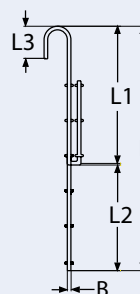

8660

Heckleiter, klappbar / A4-AISI 316
Transom folding steps / Échelle 6 marches

Bestell-Nr. Order no.	Stufen Steps	L	L1	L2	L3	B	Box	*€/Stück *€/piece
866046	3 + 3	1530	940	590	185	27	1	229,00