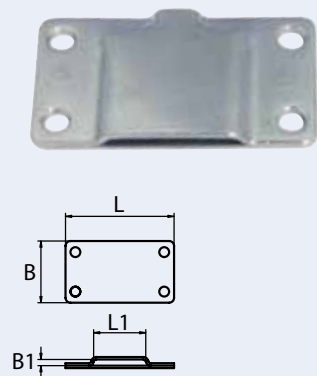

8666

Tenax-Knopf
Tenax knob / Bouton tenax

Bestell-Nr. Order no.	Oberteil Upper part	Material Material	Feder Spring	Box	*€/Stück *€/piece
86666GROSS	Groß Large	Messing, vernickelt Brass, nickel plated	Stahl, vern. Steel, nickel	50	3,50
86662GROSS	Groß Large	Edelstahl Stainless steel	Edelstahl Stainless steel	50	6,50
86667GROSS	Groß Large	Messing, verchromt Brass, chrome	Stahl, vern. Steel, nickel	50	3,60