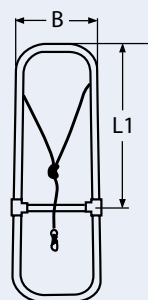

814275

Schlauchbootleiter / Alu
Ladder for inflatable boats / Echelle amovible pour pneumatique

NEW

Bestell-Nr. Order no.	Stufen Steps	L	B	L1	Box	*€/Stück *€/piece
81427502	2	900	250	450	1	60,00
81427503	3	1100	250	470	1	75,00