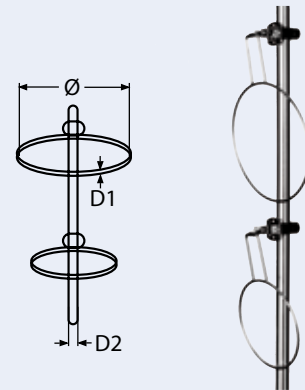

8443

Marinefluppy / A2-AISI 304
Ashtray / Cendrier inox

Bestell-Nr. Order no.	Farbe Colour	Box	*€/Stück *€/piece
84432FLUPPY	Blau / Blue	1	9,50

8585

Fenderhalter, klappbar / A2-AISI 304
Fender holder, foldable / Support de pare-battage amovible

Bestell-Nr. Order no.	Fender-Ø max. Fender-Ø max.	D1	D2	Box	*€/Stück *€/piece
85852200	200	5	22 - 25	1	39,50
85852250	250	5	22 - 25	1	42,00

Der Fenderhalter ist in vier verschiedenen Stufen montierbar.
Can be used on vertical or raked stanchions.