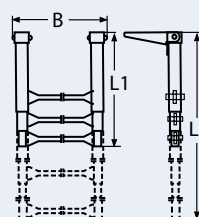

8869

Teleskop Badeleiter, Montage unter Plattform, breite Form / A4-AISI 316
Telescope boarding steps for under platform, wide / Échelle télescopique, forme large

Bestell-Nr. Order no.	Stufen Steps	L1	L2	B	Box	*€/Stück *€/piece
886943	3	370	880	480	1	176,00