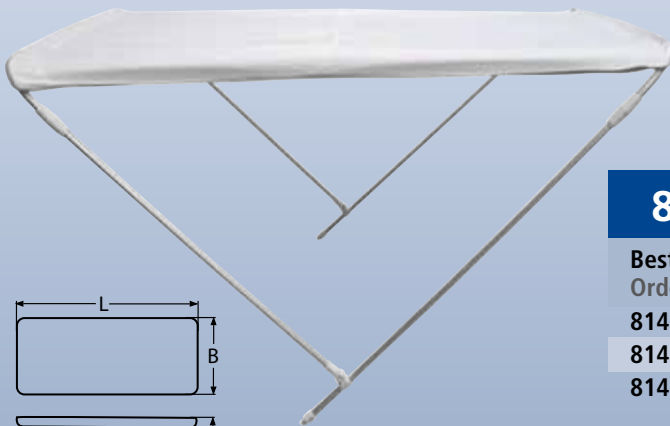

Bimini Awning

814309

Bimini, dreiarmlig / Alu
Awning, 3 arms / Bimini avec 3 arceaux en Alu

Bestell-Nr. Order no.	B (cm)	L (cm)	H (cm)	Box	*€/Stück *€/piece
8143090160_180	160 - 180	180	110	1	160,00
8143090185_215	185 - 215	180	110	1	180,00
8143090215_235	215 - 235	180	110	1	195,00

Farbe: Weiss, 100% wasserabweisend, UV-Beständig
Colour: White, 100% waterproof, UV resistant
Material: Terylene

814310

Bimini, zweiarmlig / Alu
Awning, 2 arms / Bimini avec 2 arceaux en Alu

Bestell-Nr. Order no.	B (cm)	L (cm)	H (cm)	Box	*€/Stück *€/piece
8143100120_140	120 - 140	180	110	1	120,00
8143100140_165	140 - 165	180	110	1	135,00
8143100165_185	165 - 185	180	110	1	145,00

Farbe: Weiss, 100% wasserabweisend, UV-Beständig
Colour: White, 100% waterproof, UV resistant
Material: Terylene

814311

Bimini, dreiarmlig / Alu
Awning, 3 arms / Bimini avec 3 arceaux en Alu

Bestell-Nr. Order no.	B (cm)	L (cm)	H (cm)	Box	*€/Stück *€/piece
8143110150	150	180	140	1	155,00
8143110170	170	180	140	1	165,00
8143110185	185	180	140	1	170,00
8143110200	200	180	140	1	185,00
8143110225	225	180	140	1	200,00

Farbe: Weiss, 100% wasserabweisend, UV-Beständig
Colour: White, 100% waterproof, UV resistant
Material: Terylene