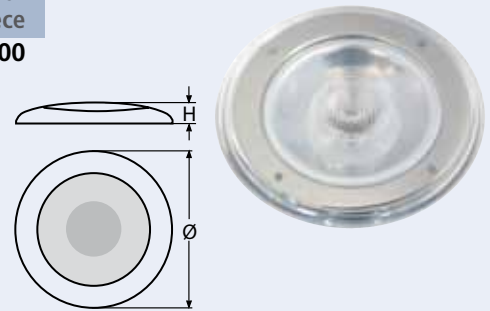

814146

LED High Power Deckenlampe / Plastik
High power LED ceiling light / Plafonnier ultra-puissant en plastique.

Bestell-Nr. Order no.	Ø	H	Volt	Watt	Box	*€/Stück *€/piece
8141463	70	40	12	1	1	44,00