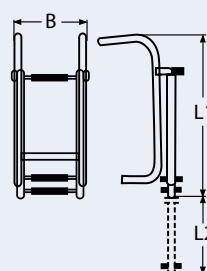

8867

Teleskop Heckleiter / A4-AISI 316
Stern mount telescope steps / Échelle télescopique

Bestell-Nr. Order no.	Stufen Steps	L1	L2	B	Box	*€/Stück *€/piece
886743	3	450	700	200	1	135,00