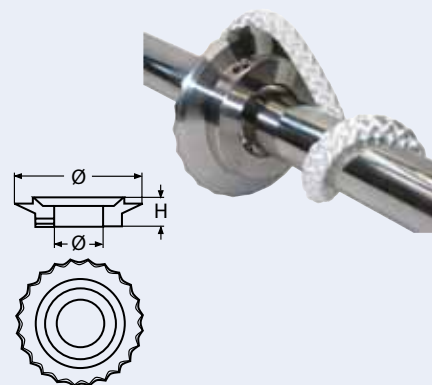

8528

Tauwerkschneider für Antriebswelle / A4-AISI 316
Line cutter for shaft / Coupe orin inox

Bestell-Nr. Order no.	Wellen-Ø Shaft-Ø	Außen-Ø Outside-Ø	H	Box	*€/Stück *€/piece
8528425	25	79	18	1	89,50
8528430	30	79	18	1	92,00
8528435	35	79	18	1	94,50
8528440	40	79	18	1	98,00