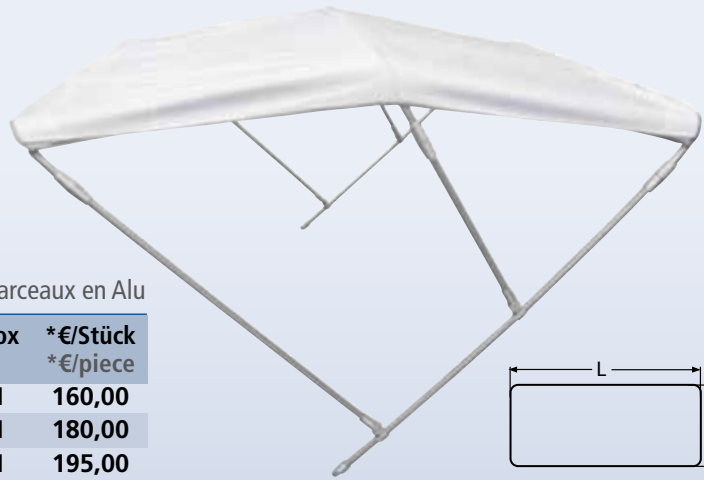

Bimini Awning

814309

Bimini, dreiarmlig / Alu
Awning, 3 arms / Bimini avec 3 arceaux en Alu

Bestell-Nr. Order no.	B (cm)	L (cm)	H (cm)	Box	*€/Stück *€/piece
8143090160_180	160 - 180	180	110	1	160,00
8143090185_215	185 - 215	180	110	1	180,00
8143090215_235	215 - 235	180	110	1	195,00

Farbe: Weiss, 100% wasserabweisend, UV-Beständig
Colour: White, 100% waterproof, UV resistant
Material: Terylene

814310

Bimini, zweiarmlig / Alu
Awning, 2 arms / Bimini avec 2 arceaux en Alu

Bestell-Nr. Order no.	B (cm)	L (cm)	H (cm)	Box	*€/Stück *€/piece
8143100120_140	120 - 140	180	110	1	120,00
8143100140_165	140 - 165	180	110	1	135,00
8143100165_185	165 - 185	180	110	1	145,00

Farbe: Weiss, 100% wasserabweisend, UV-Beständig
Colour: White, 100% waterproof, UV resistant
Material: Terylene

814311

Bimini, dreiarmlig / Alu
Awning, 3 arms / Bimini avec 3 arceaux en Alu

Bestell-Nr. Order no.	B (cm)	L (cm)	H (cm)	Box	*€/Stück *€/piece
8143110150	150	180	140	1	155,00
8143110170	170	180	140	1	165,00
8143110185	185	180	140	1	170,00
8143110200	200	180	140	1	185,00
8143110225	225	180	140	1	200,00

Farbe: Weiss, 100% wasserabweisend, UV-Beständig
Colour: White, 100% waterproof, UV resistant
Material: Terylene