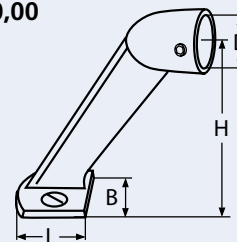

8213

Handlaufendstück, 60° / A4-AISI 316
Rail end, 60° / Embout main courante, 60°

Bestell-Nr. Order no.	Rohr-Ø(D) Tube-Ø(D)	Höhe Mitte Rohr(H) Hight at tube centre (H)	Sockel-Maß(L+B) Socket size(L+W)	Box	*€/Stück *€/piece
8213422	22	50	36 x 32	1	10,00