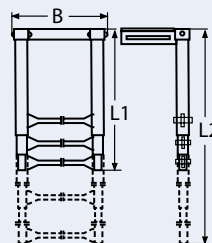

8868

Teleskop Badeleiter, Montage unter Plattform / A4-AISI 316
Telescope boarding steps for under platform mounting / Échelle télescopique

Bestell-Nr. Order no.	Stufen Steps	L1	L2	B	Box	*€/Stück *€/piece
886843	3	310	700	250	1	164,00