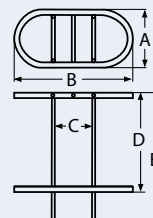

8641

Fenderhalter, doppelt feststehend / A2-AISI 304

Fender holder, double-fixed / Support double pare-battage fixe

Bestell-Nr. Order no.	Fender-Ø max. Fender-Ø max.	A	B	C	D	E	Box	*€/Stück *€/piece
86412140	140	166	340	116	258	367	1	90,00
86412200	200	233	476	175	283	428	1	120,00
86412300	300	340	706	282	321	508	1	180,00