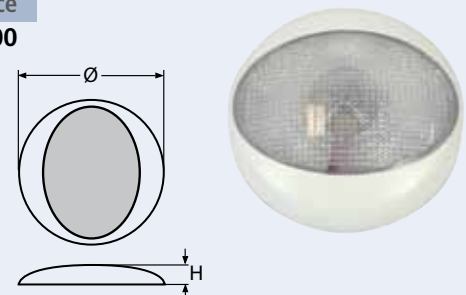

814261

LED High Power Deckenlampe / Plastik
High power LED ceiling light / Eclairage LED Grande puissance - plastique

NEW

Bestell-Nr. Order no.	Ø	H	Volt	Watt	Box	*€/Stück *€/piece
8142613	130	25	12	3	1	64,00