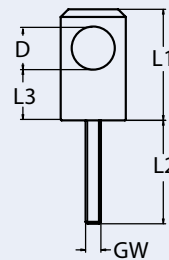

Consisting of:
1 tube holder for 22mm tube. 1 holderring for 22 or
25mm tube. Screw and washer for installation

8703

Handlaufdurchlass / A4-AISI 316
Hand rail support / Passage main courante

Bestell-Nr. Order no.	Rohr-Ø (D) Tube-Ø (D)	L1	L2	L3	GW	Box	*€/Stück *€/piece
87034022	22	58	55	27	M8	1	17,50
87034025	25	58	55	27	M8	1	19,50