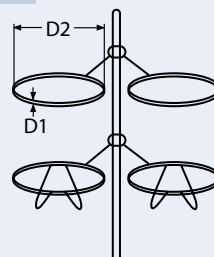

8607

Fenderhalter, doppelt, klappbar / A2-AISI 304

Fender holder, double, foldable / Support double pare-battage amovible

Bestell-Nr. Order no.	Fender-Ø max. Fender-Ø max.	D1	D2	Box	*€/Stück *€/piece
86072200	200	5	22 - 25	1	55,00
86072250	250	5	22 - 25	1	60,00