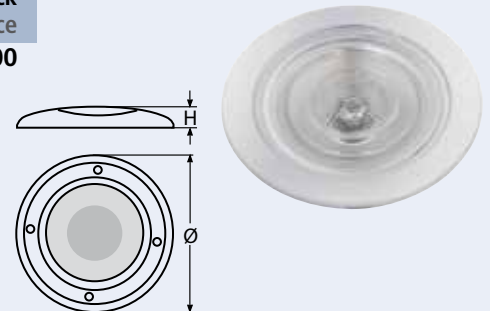

814147

LED High Power Deckenlampe / Plastik
High power LED ceiling light / Plafonnier en plastique ultra-puissant. Éclairage par LED

Bestell-Nr. Order no.	Ø	H	Volt	Watt	Box	*€/Stück *€/piece
8141473	60	20	12	1	1	33,00