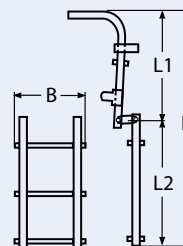

8887

Heckleiter, klappbar / A4-AISI 316
Sternmount foldable steps / Échelle pliable

Bestell-Nr. Order no.	Stufen Steps	L	L1	L2	B	Box	*€/Stück *€/piece
888743	3	630	235	395	254	1	90,00