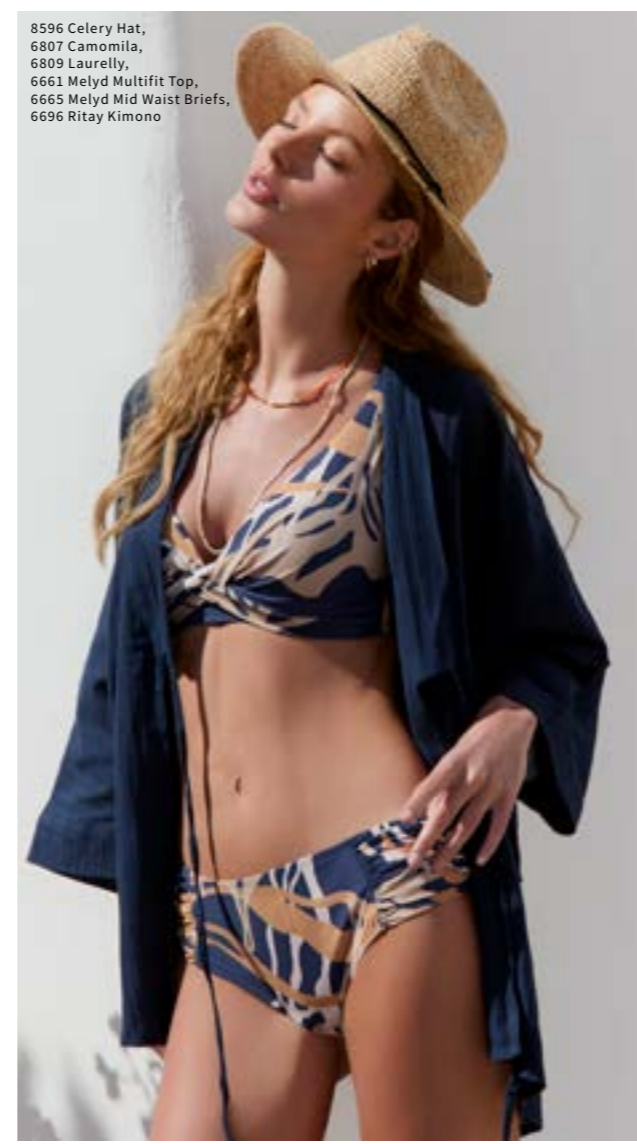

Time to pause, breathe in the salty air, and let the day close