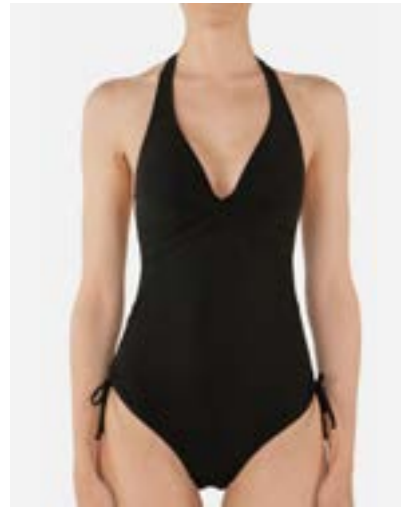

HIGH WAIST - CLASSIC

- High waist briefs
- Shell fabric facing in waist, can be worn folded down
- Regular leg
- Full coverage

SPORTY

ONE PIECE

PLUNGE ONE PIECE

FEMININE

HALTER ONE PIECE

SCULPTING