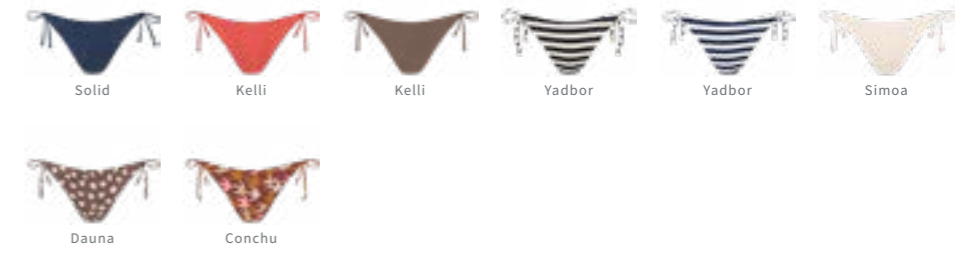

CHEEKY COVERAGE

CHEEKY BUM

CHEEKY HIGH WAIST

HIGH LEG

REGULAR COVERAGE

TANGA

BIKINI

FULL COVERAGE

MID WAIST

HIGH WAIST

CHEEKY COVERAGE

CHEEKY BUM - SIDE TIES

- Small bikini shape briefs
- Adjustable side ties
- Regular leg
- Cheeky coverage

HIGH WAIST - CHEEKY

- High waist briefs
- Gathering detail at waist
- High cut leg
- Cheeky coverage

HIGH WAIST - CHEEKY

- High waist briefs
- Small rope at waist
- High cut leg
- Cheeky coverage

HIGH LEG

- Small bikini shape briefs
- Rings in side seam
- High cut leg
- Cheeky coverage

REGULAR COVERAGE

TANGA

- Tanga shape briefs
- Regular leg
- Regular coverage

BIKINI - CLASSIC

- Bikini shape briefs
- Small waistband
- Regular leg
- Regular coverage

BIKINI - FANCY

- Bikini shape briefs
- Shell fabric ties through tunnels in side seam
- Regular leg
- Regular coverage