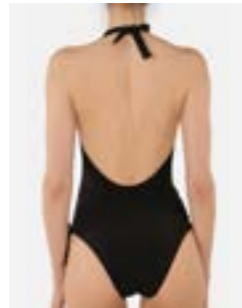

HIGH WAIST - CLASSIC

- High waist briefs
- Shell fabric facing in waist, can be worn folded down
- Regular leg
- Full coverage

SPORTY

ONE PIECE

PLUNGE ONE PIECE

FEMININE

HALTER ONE PIECE

SCULPTING