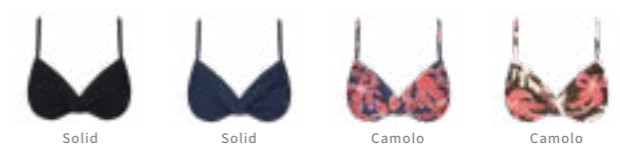

HIGH SUPPORT

HIGH SUPPORT TOP

- Invisible wire inside
- Removable padding
- Wider shoulder straps for extra support
- Clip closure
- Adjustable shoulder straps; straight / crossback

UNDERWIRE

- Underwire
- Soft fixed cups
- Feminine fold at center front
- Clip closure
- Adjustable shoulder straps; straight / crossback
- Available in cup sizes A/B and C/D