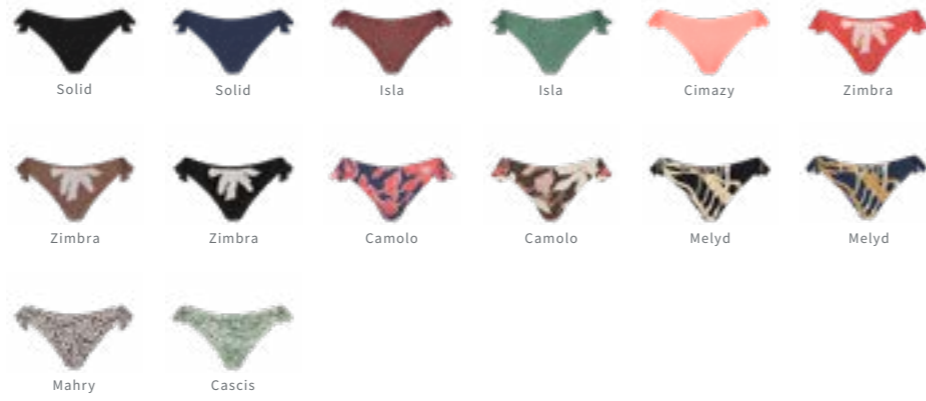

CHEEKY COVERAGE

CHEEKY BUM

CHEEKY HIGH WAIST

HIGH LEG

REGULAR COVERAGE

TANGA

BIKINI

FULL COVERAGE

MID WAIST

HIGH WAIST

CHEEKY COVERAGE

CHEEKY BUM - SIDE TIES

- Small bikini shape briefs
- Adjustable side ties
- Regular leg
- Cheeky coverage

HIGH WAIST - CHEEKY

- High waist briefs
- Gathering detail at waist
- High cut leg
- Cheeky coverage

HIGH WAIST - CHEEKY

- High waist briefs
- Small rope at waist
- High cut leg
- Cheeky coverage

HIGH LEG

- Small bikini shape briefs
- Rings in side seam
- High cut leg
- Cheeky coverage

REGULAR COVERAGE

TANGA