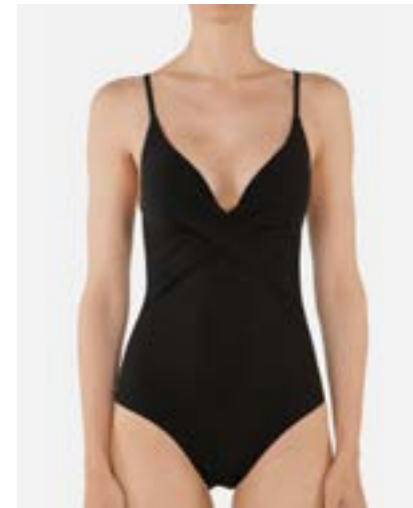

SHAPING ONE PIECE