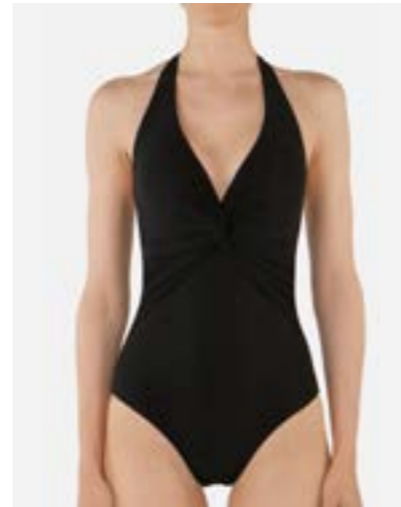

PLUNGE SCULPTING ONE PIECE

SHAPING

PLUNGE SHAPING ONE PIECE

SHAPING ONE PIECE

HALTER SHAPING ONE PIECE

SPORTY

BASIC ONE PIECE

- Basic style one piece
- No padding
- Length of shoulder straps is adjustable
- Double lining and elastic at bust area for extra support
- Regular leg