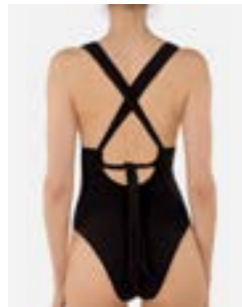

HIGH WAIST - CLASSIC

- High waist briefs
- Shell fabric facing in waist, can be worn folded down
- Regular leg
- Full coverage

SPORTY

ONE PIECE

PLUNGE ONE PIECE

FEMININE

HALTER ONE PIECE

SCULPTING