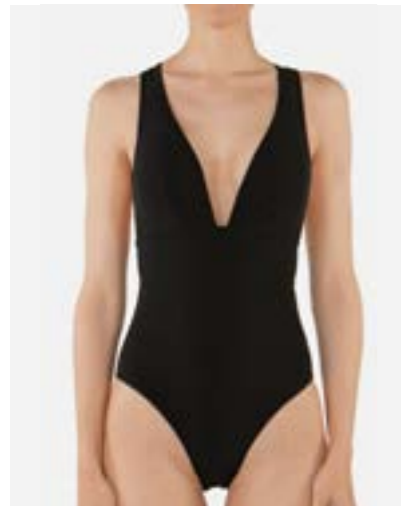

HIGH WAIST - CLASSIC

- High waist briefs
- Shell fabric facing in waist, can be worn folded down
- Regular leg
- Full coverage

SPORTY

ONE PIECE

PLUNGE ONE PIECE

FEMININE

HALTER ONE PIECE

SCULPTING