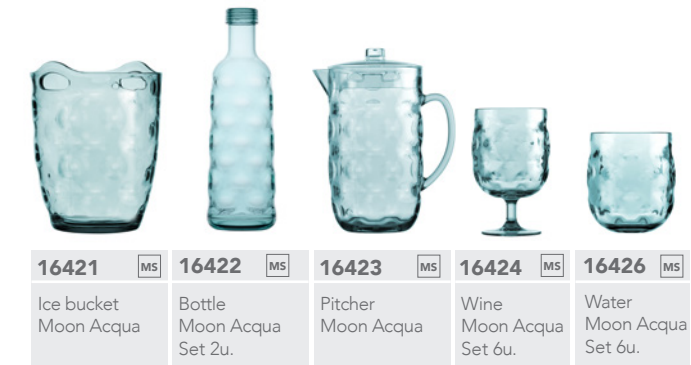

HAPPY

Synthetic Glassware

METYLSTIRENE

NEW

BREAK RESISTANT

HANDWASH RECOMMENDED

BPA FREE

MOON

Synthetic Glassware

METYLSTIRENE

BAHAMAS

Synthetic Glassware

ECOZEN

NEW

21422 MS	21423 A	21427 MS	21421 MS	21434 E	21436 E
Bottle Bahamas Natural Set 2u.	Pitcher Bahamas Natural	Salad bowl Bahamas Natural	Bowl Bahamas Natural Set 6u.	Wine Bahamas Natural Set 6u.	Water Bahamas Natural Set 6u.