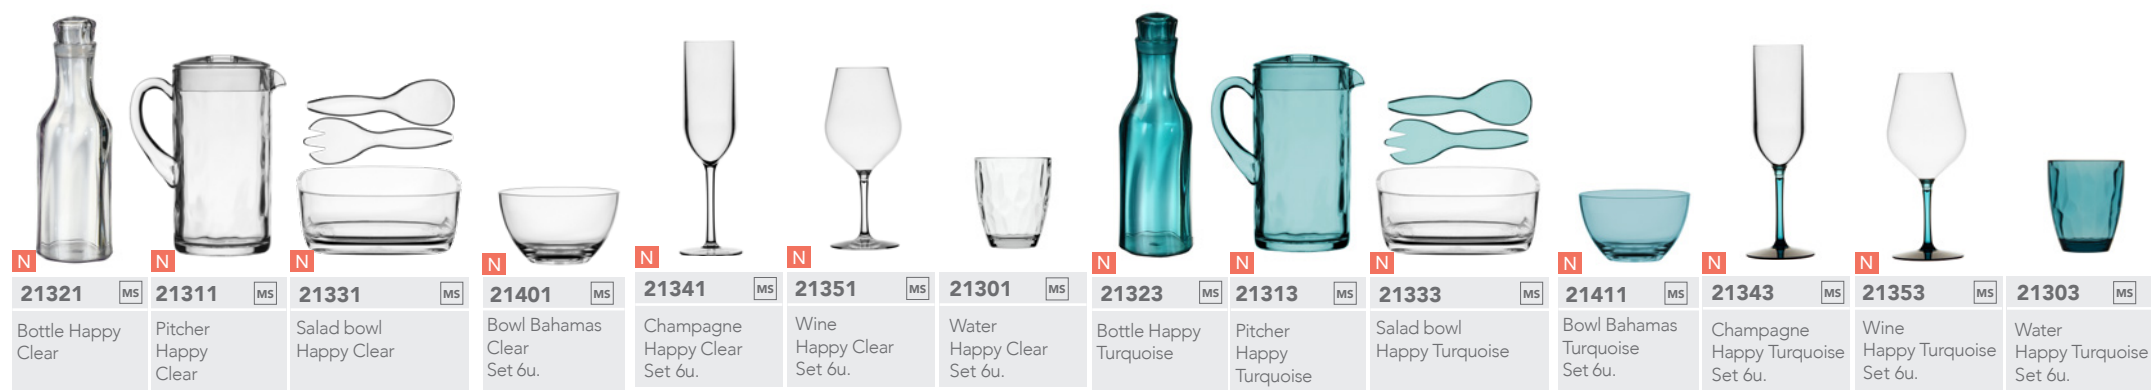

STAIN RESISTANT

UV RESISTANT

Our linen is designed for life on board and that is why we use materials that are resistant to UV rays, stain-proof and easy to clean.

MALDIVAS

Stylish Tableware

MELAMINE

NEW

This tableware may not fit comfortably in some dishwashers.