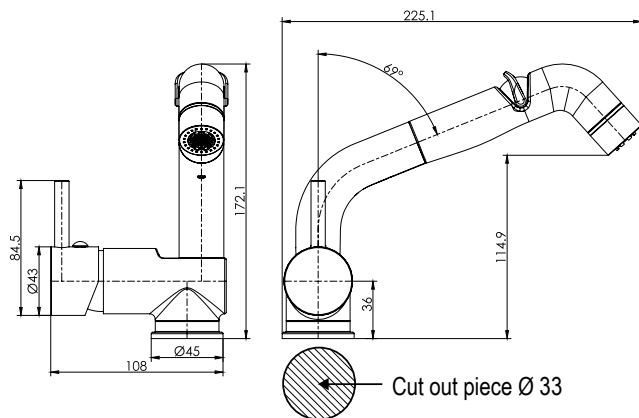

Nuova Rade

Marine - Plastics Technology Experts

NEW PRODUCT ANNOUNCEMENT

CASCATA Faucet

Code 75048

- ✓ Adjustable faucet with 2 flow types
- ✓ With mixer to switch between cold and hot water
- ✓ Pull-out shower tube (spiral) 150 cm
- ✓ Rotatable neck and 2-way flow volume adjustment (body handle/sprayer trigger)
- ✓ Material: Chrome plated brass body and chrome plated plastic handle

Dimensions are in mm

CASCATA COMPATTO Foldable Tap

Code 190016

- ✓ Adjustable faucet
- ✓ Only for cold water (no mixer)
- ✓ Compact size
- ✓ Material: Chrome plated brass body

Dimensions are in mm