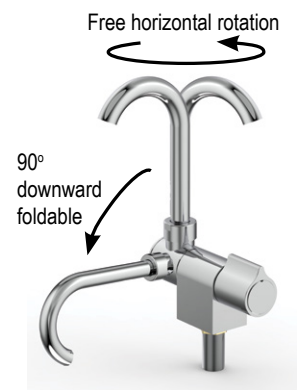

Nuova Rade

Marine - Plastics Technology Experts

NEW PRODUCT ANNOUNCEMENT

CASCATA Faucet

Code 75048

- ✓ Adjustable faucet with 2 flow types
- ✓ With mixer to switch between cold and hot water
- ✓ Pull-out shower tube (spiral) 150 cm
- ✓ Rotatable neck and 2-way flow volume adjustment (body handle/sprayer trigger)
- ✓ Material: Chrome plated brass body and chrome plated plastic handle

Dimensions are in mm

CASCATA COMPATTO Foldable Tap

Code 190016

- ✓ Adjustable faucet
- ✓ Only for cold water (no mixer)
- ✓ Compact size
- ✓ Material: Chrome plated brass body

Dimensions are in mm