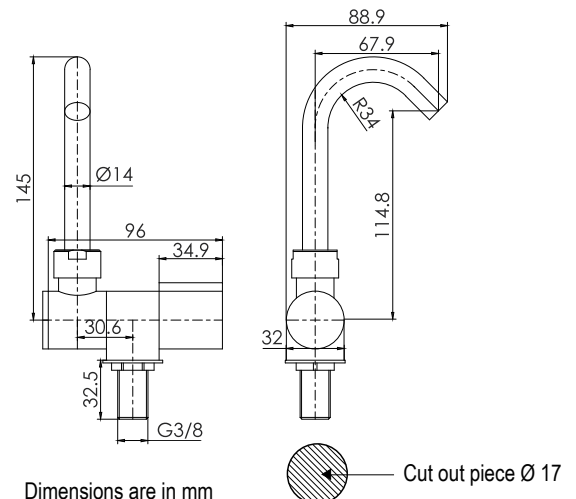

Nuova Rade

Marine - Plastics Technology Experts

NEW PRODUCT ANNOUNCEMENT

CASCATA Faucet

Code 75048

- ✓ Adjustable faucet with 2 flow types
- ✓ With mixer to switch between cold and hot water
- ✓ Pull-out shower tube (spiral) 150 cm
- ✓ Rotatable neck and 2-way flow volume adjustment (body handle/sprayer trigger)
- ✓ Material: Chrome plated brass body and chrome plated plastic handle

Dimensions are in mm

CASCATA COMPATTO Foldable Tap

Code 190016

- ✓ Adjustable faucet
- ✓ Only for cold water (no mixer)
- ✓ Compact size
- ✓ Material: Chrome plated brass body

Dimensions are in mm