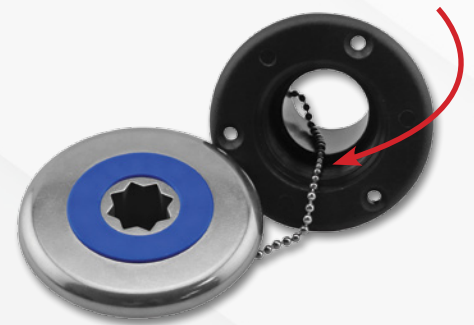

INOX Deck Fillers

Handiness and endurance on board!

Deck Fillers with Coloured Cap

- ✓ Tight fitting (they can be secured with the use of a winch handle)
- ✓ The cap features a lanyard in order not to be lost or fall into the water

Main body: made of reinforced PA
Cap: made of Inox 316 & reinforced PA

Code	Model	Diameter (mm)
198158	Fresh Water	38
198159	Fuel	
198160	Waste	

Deck Fillers with Vent

- ✓ The cap features a lanyard in order not to be lost or fall into the water
- ✓ With indication of use, for gas or water
- ✓ Made of Inox