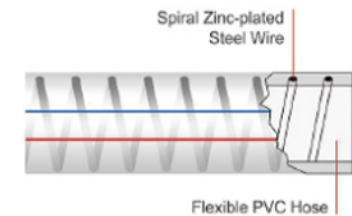

STRUCTURE

Steel Wire Reinforced