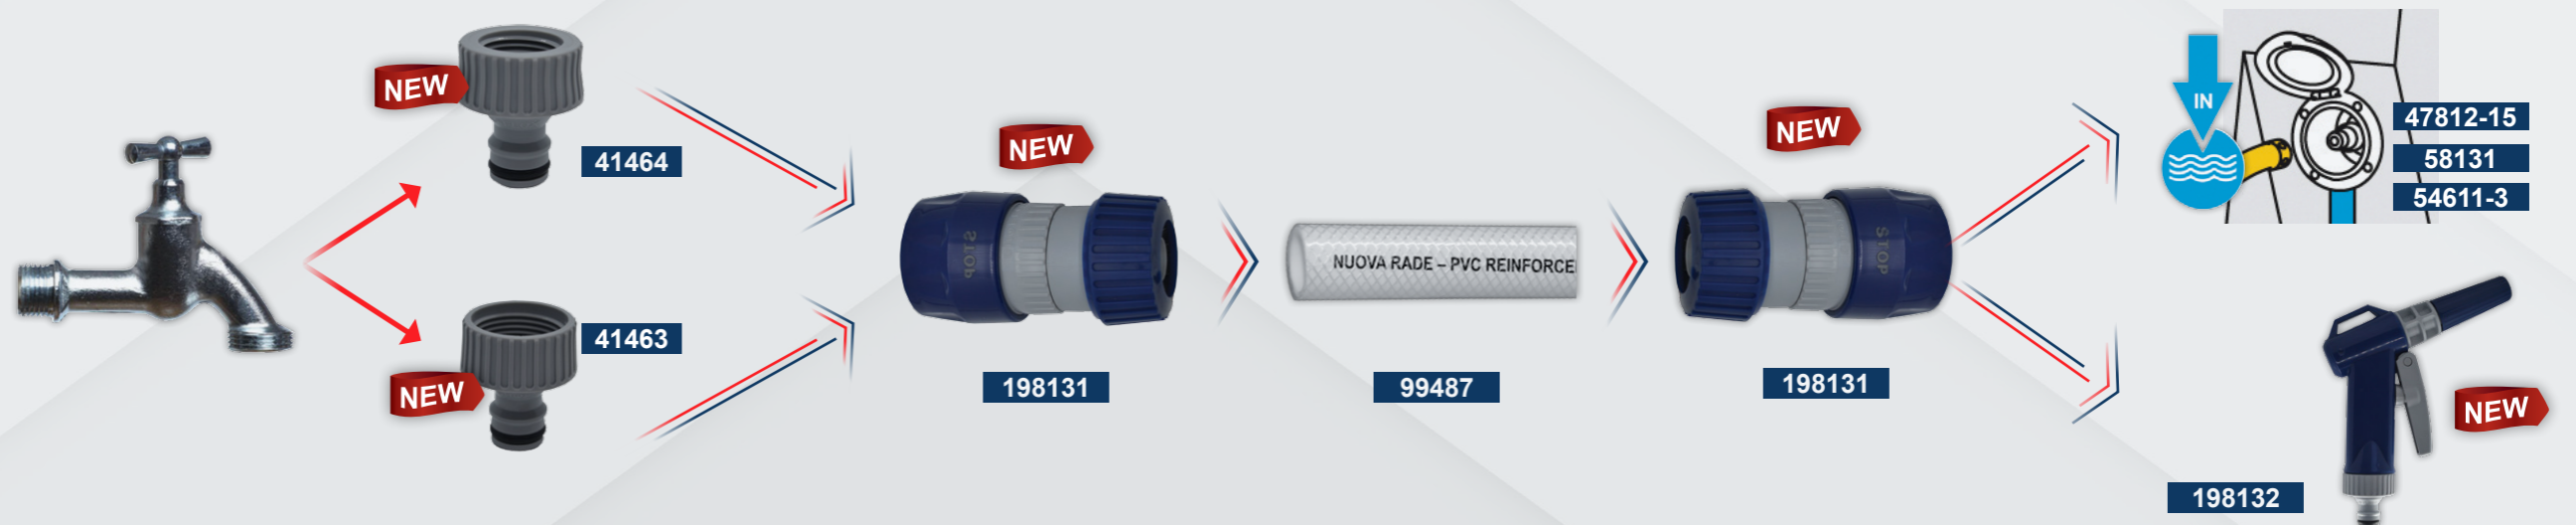

# Suggested combinations using quick connectors

1

2

3

CODE	Description
41465	Male quick connector with hose grip Ø20 (1/2")
198129	Female quick connector with 3/4" female thread

CODE	Description
198130	Female quick connector with 1/2" female thread
198131	Female quick connector with hose grip Ø20 (1/2") and "stop" valve

CODE	Description
198132	Nozzle and pistol grip with male quick connector
41463	Male quick connector with 3/4" female thread

CODE	Description
41464	Male quick connector with 1/2" female thread