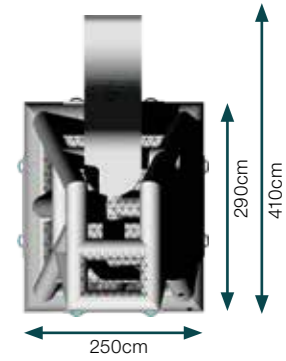

## PIRATES ROCK

<b>CAPACITY</b>	3
<b>WATER DEPTH</b>	2,2M - 7,2FT
<b>DIMENSIONS (FT)</b>	13,4 X 8,2 (FT)
<b>DIMENSIONS (CM)</b>	410 X 250 (CM)

**SIZE:** Length: Tower 290cm (incl. Slide 410cm)  
 Width: Tower 250cm  
 Height: Tower 260cm  
 Stored dimensions: approx. 115x95x58cm