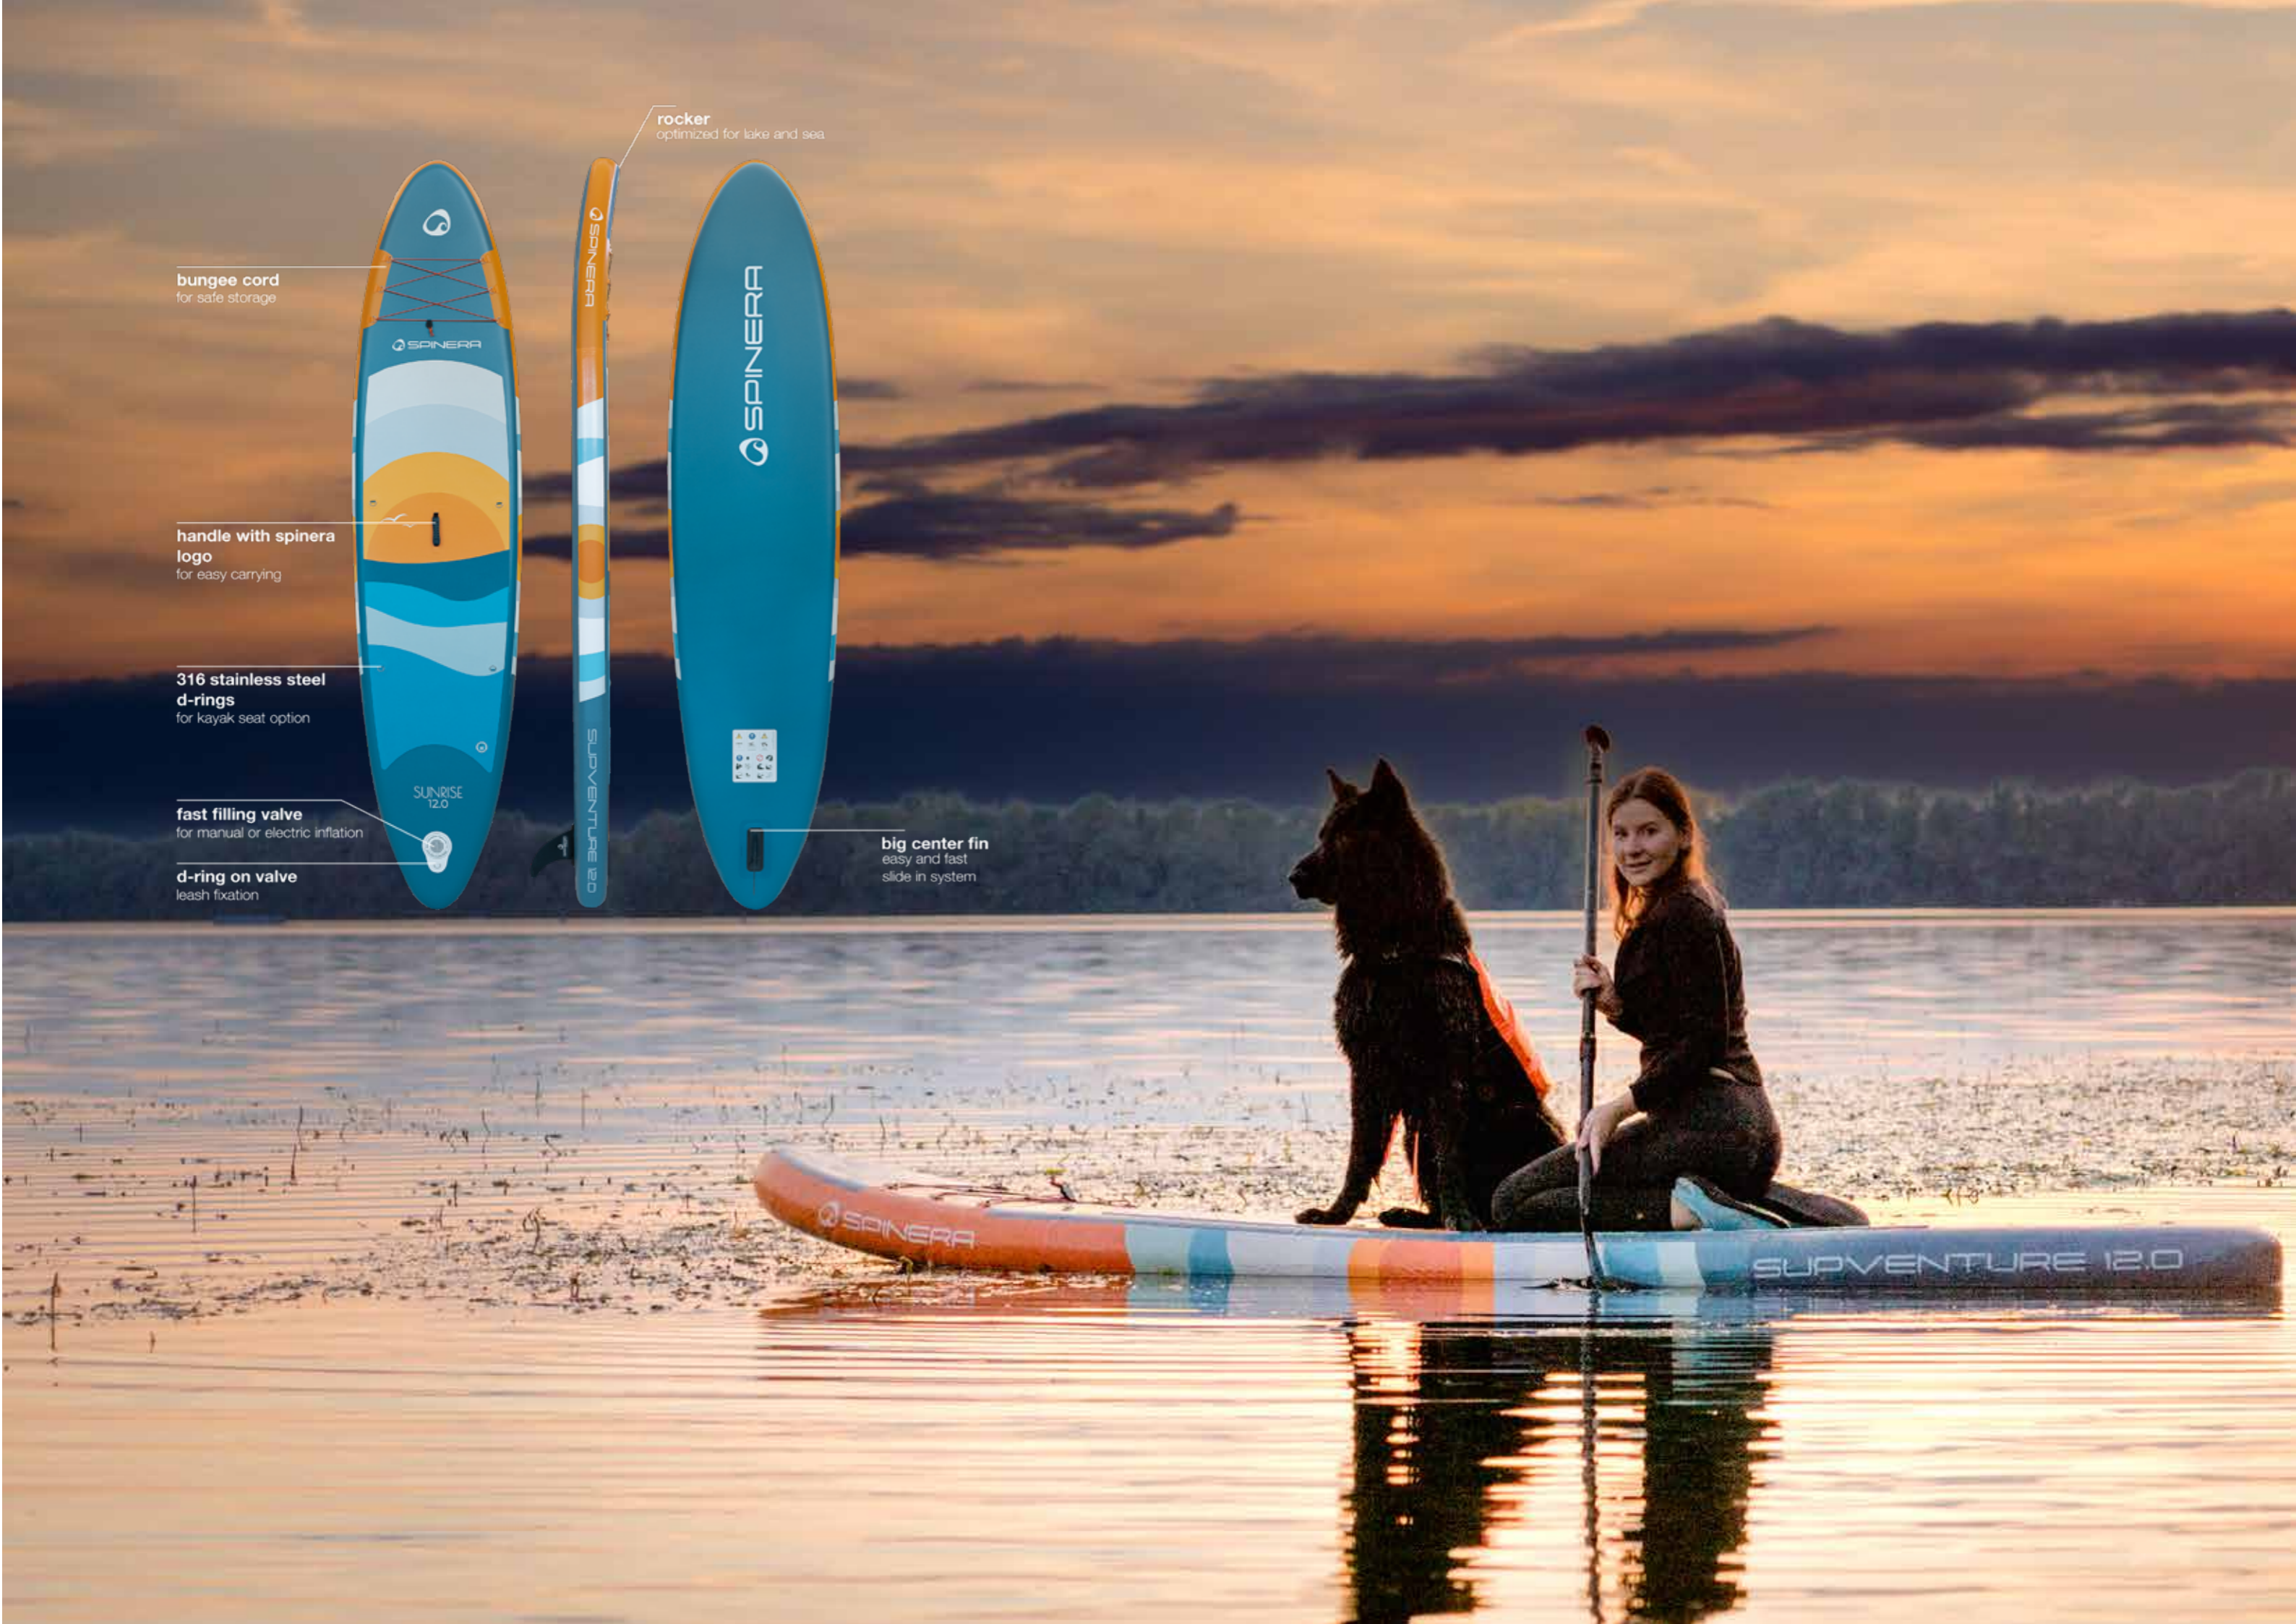

**handle with spinera logo**  
for easy carrying

**316 stainless steel d-rings**  
for kayak seat option

**fast filling valve**  
for manual or electric inflation

**d-ring on valve**  
leash fixation

**rocker**  
optimized for lake and sea

**big center fin**  
easy and fast  
slide in system

- ultra light
- woven
- 25-30 % lighter compared to HDDS
- max stiffness and durability

**INCLUSIVE:**

**ULT - ULTRA LIGHT TECHNOLOGY**

- perfect for urban use
- perfect to take with you on a hike or mountainbike tour
- small EVA pad to save even more volume
- follow your passion: from town to the canal, tarn, or lake