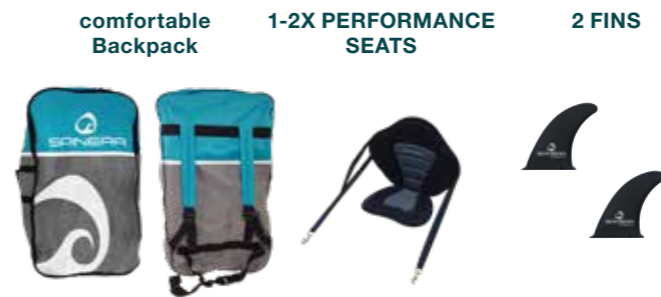

INCLUSIVE: