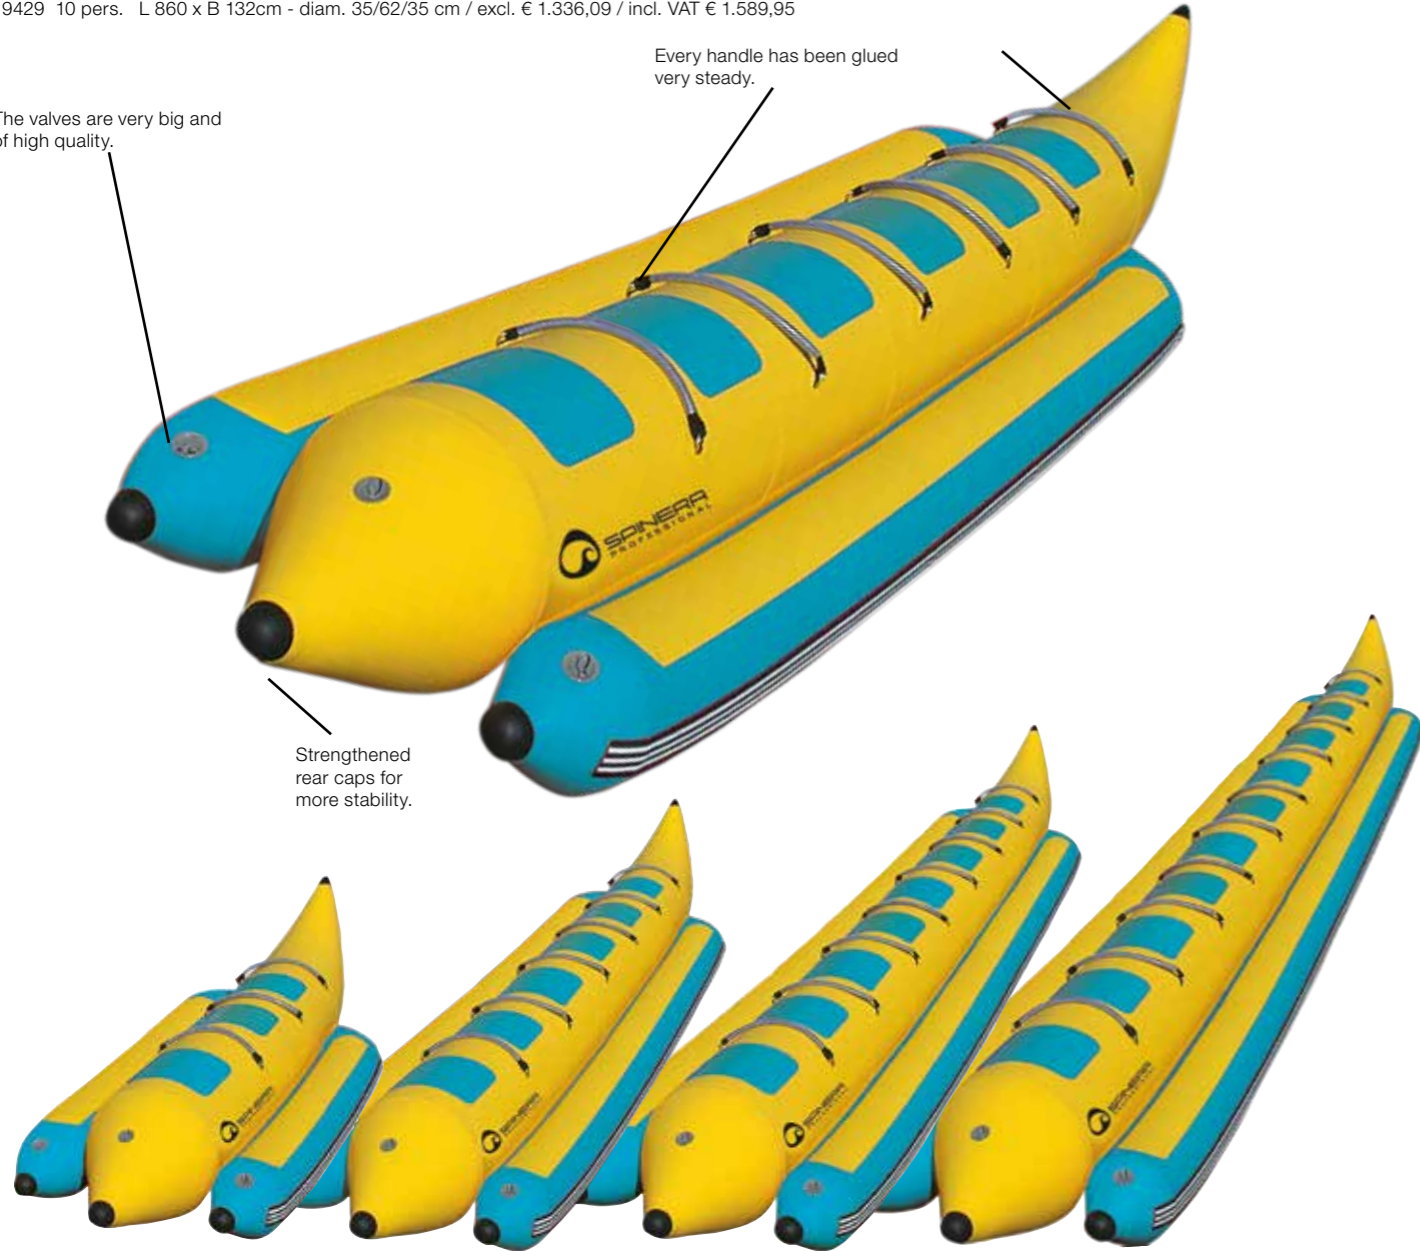

Towing ring has been glued plurally.

Every handle has been glued very steady.

The valves are very big and of high quality.

Strengthened rear caps for more stability.

ALL OUR PRODUCTS ARE MADE OF A VERY TOUGH, FIVE COAT RUBBERIZED FABRIC. IT IS VERY DESENSITIZED AGAINST UV RAYS, HAS A SLIGHT WATER RESISTOR AND BECAUSE OF THIS PERFECT SLIPPING FEATURES. ALL SEAMS ARE GLUED TWO TIMES.