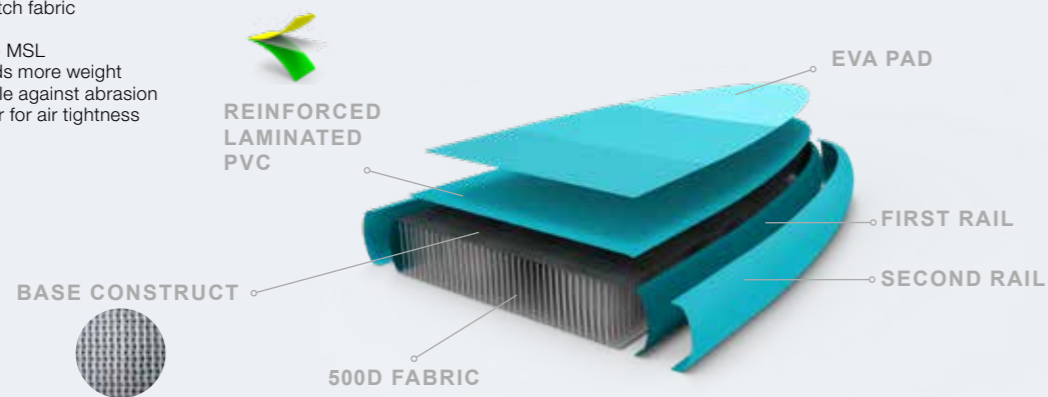

## DLT - DOUBLE LAYER TECHNOLOGY

- double layer dropstitch fabric
- knitted
- fusion double layer - MSL
- more stiffness - holds more weight
- fabric is more durable against abrasion and as a matter better for air tightness