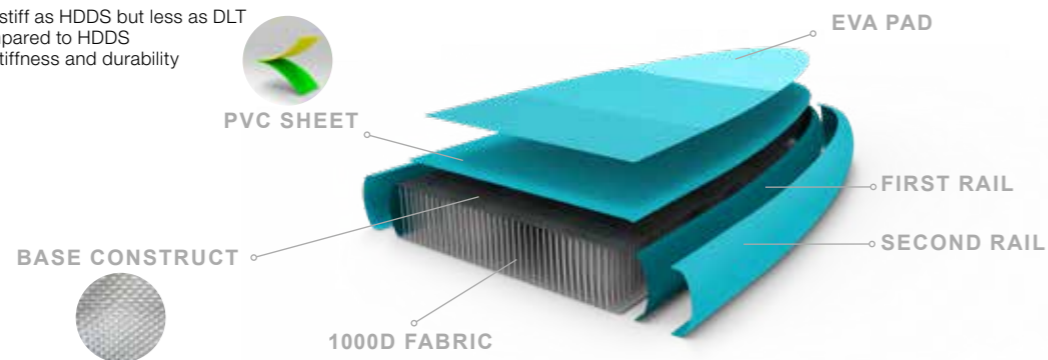

SL ULT - SINGLE LAYER ULTRA LIGHT

- single layer dropstitch fabric
- woven
- still it is a little more stiff as HDDS but less as DLT
- 25-30 % lighter compared to HDDS
- very light and max stiffness and durability