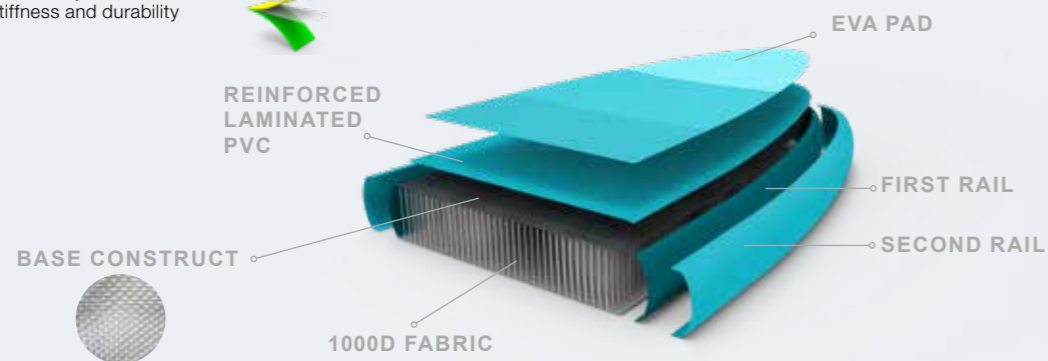

DL ULT - DOUBLE LAYER ULTRA LIGHT

- double layer dropstitch fabric
- woven
- same as SL ULT but with 2 layers
- very light and max stiffness and durability