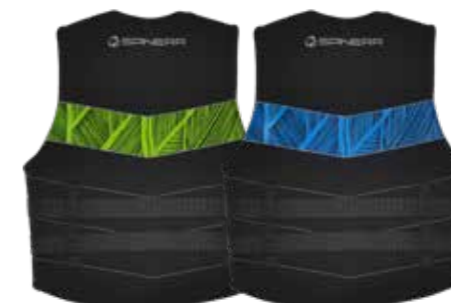

## SPINERA SUPERFIT BOATING LIFE JACKET 100 N

**SIZE:** Baby 10-15 kg  
Toddler 15-20 kg  
Child 20-30 kg  
Youth 30-40 kg  
S 40-60 kg  
M 60-70 kg  
L 70+ kg  
XL 70+ kg

**PRODUCTION:** EN ISO 12402-4 100N approved vest  
- long life nylon fabric  
- light PE-foam  
- segmented design for max. comfort & perfect fit  
- 3M reflectors for great visibility  
- Safety Straps