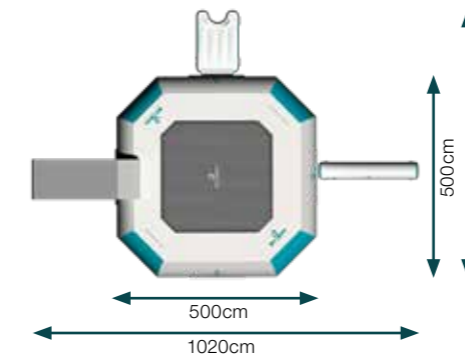

## PIRATES TRAMP 500

<b>CAPACITY</b>	3
<b>WATER DEPTH</b>	2,4M - 7,8FT
<b>DIMENSIONS (FT)</b>	16,4 X 16,4 (FT)
<b>DIMENSIONS (CM)</b>	500 X 500(CM)

**SIZE:** Length: 500cm  
Width: 500cm  
Height: 80cm  
Stored Dimensions:  
approx. 95x80x40cm/62kg (Mainbody) + 120x75x45cm/45kg (Safety Mat) + 140x45x15cm/25kg (For frame and jump mat)