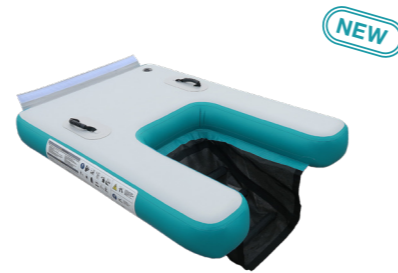

SMALL BASE SLIDE

SIZE: Length 270cm, Width 100cm, Height 120cm, Stored Dimensions: approx. 72x52x37cm

MATERIAL: Heavy Duty Reinforced PVC Material, Commercial Double I-Beam Construction

AIR CHAMBERS: 1

GENERAL FEATURES:

- 1 x 2 Stainless Steel D-Rings - provide connecting function to 1 Aquapark
- 1 Giant Anchor Point
- Slide Width allows even 2 Kids to slide parallel
- Integrated Commercial Pressure Relief Valve
- 4 straps included for connection to other inflatable unit

CODE 21400

PRICE excl. € 587,39 / incl. VAT € 699,00