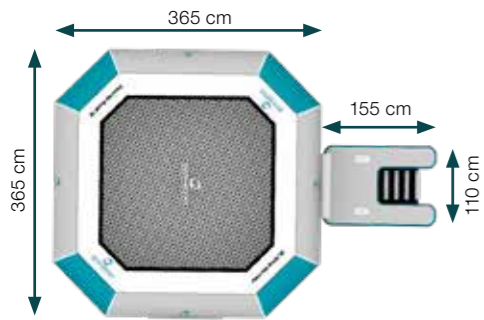

## PIRATES BASE 12

<b>CAPACITY</b>	3
<b>WATER DEPTH</b>	2,4M - 7,8FT
<b>DIMENSIONS (FT)</b>	12 X 12 (FT)
<b>DIMENSIONS (CM)</b>	365 X 365 (CM)

**SIZE:** Length: 365cm  
Width: 365cm  
Height: 65cm  
Weight: tbc  
Stored Dimensions: approx. tbc