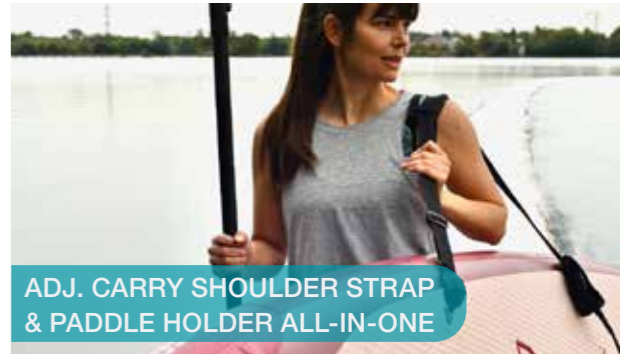

**extra long EVA**  
with logo cut out

**carry handle**  
to take board out of water

**fast filling valve**  
for manual or electric inflation

**d-ring on valve**  
leash fixation

**low rocker**  
for great stability

**86 cm width**  
for max. stability

**big center fin**  
easy and fast  
slide in system

EXTRA 86 WIDTH FOR MAX. BALANCE

ADJ. CARRY SHOULDER STRAP & PADDLE HOLDER ALL-IN-ONE

BIG EVA STANDING AREA FOR PRACTICE