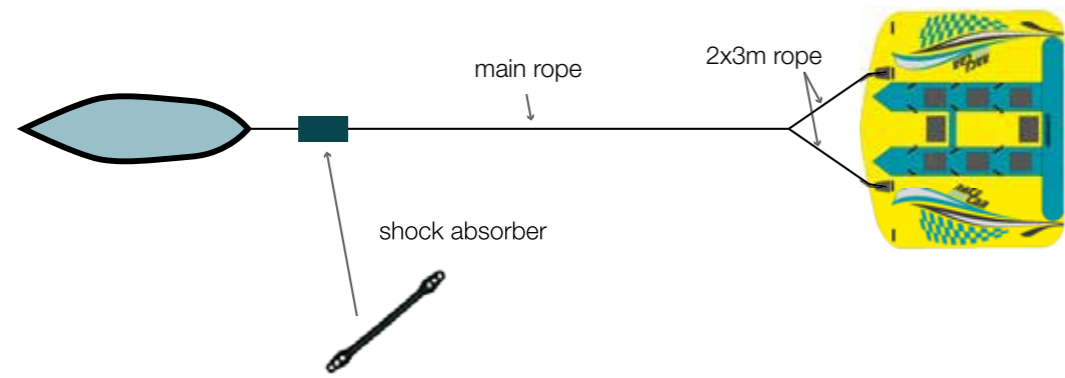

RACECAR 4-10 HD

1. **SIZE:** 285x330cm
2. **PRODUCTION:** Professional Series/Heavy Duty Rental
3. Capacity: up to 10 persons
   - 3 x H3 Valves for fast inflation & deflation
   - 1 x Pressure Relief valve
   - HD handles: 22
   - 6 extra strong D-Rings
   - 2x3m connecting rope included free of charge
   - 3-chamber security system "we take care about safety"
   - extra air bottom also enables better sliding properties

1. **Special:**
2. patented fast inflation H3 valves
   - extra strong 1000D reinforced PVC material
   - standard equipment: 1 repair kit, 1 carry bag, 2x3m connecting rope
   - repairable like inflatable boats in case of any damage

CODE 20260
PRICE excl. € 2.124,99 / incl. VAT € 2.528,74