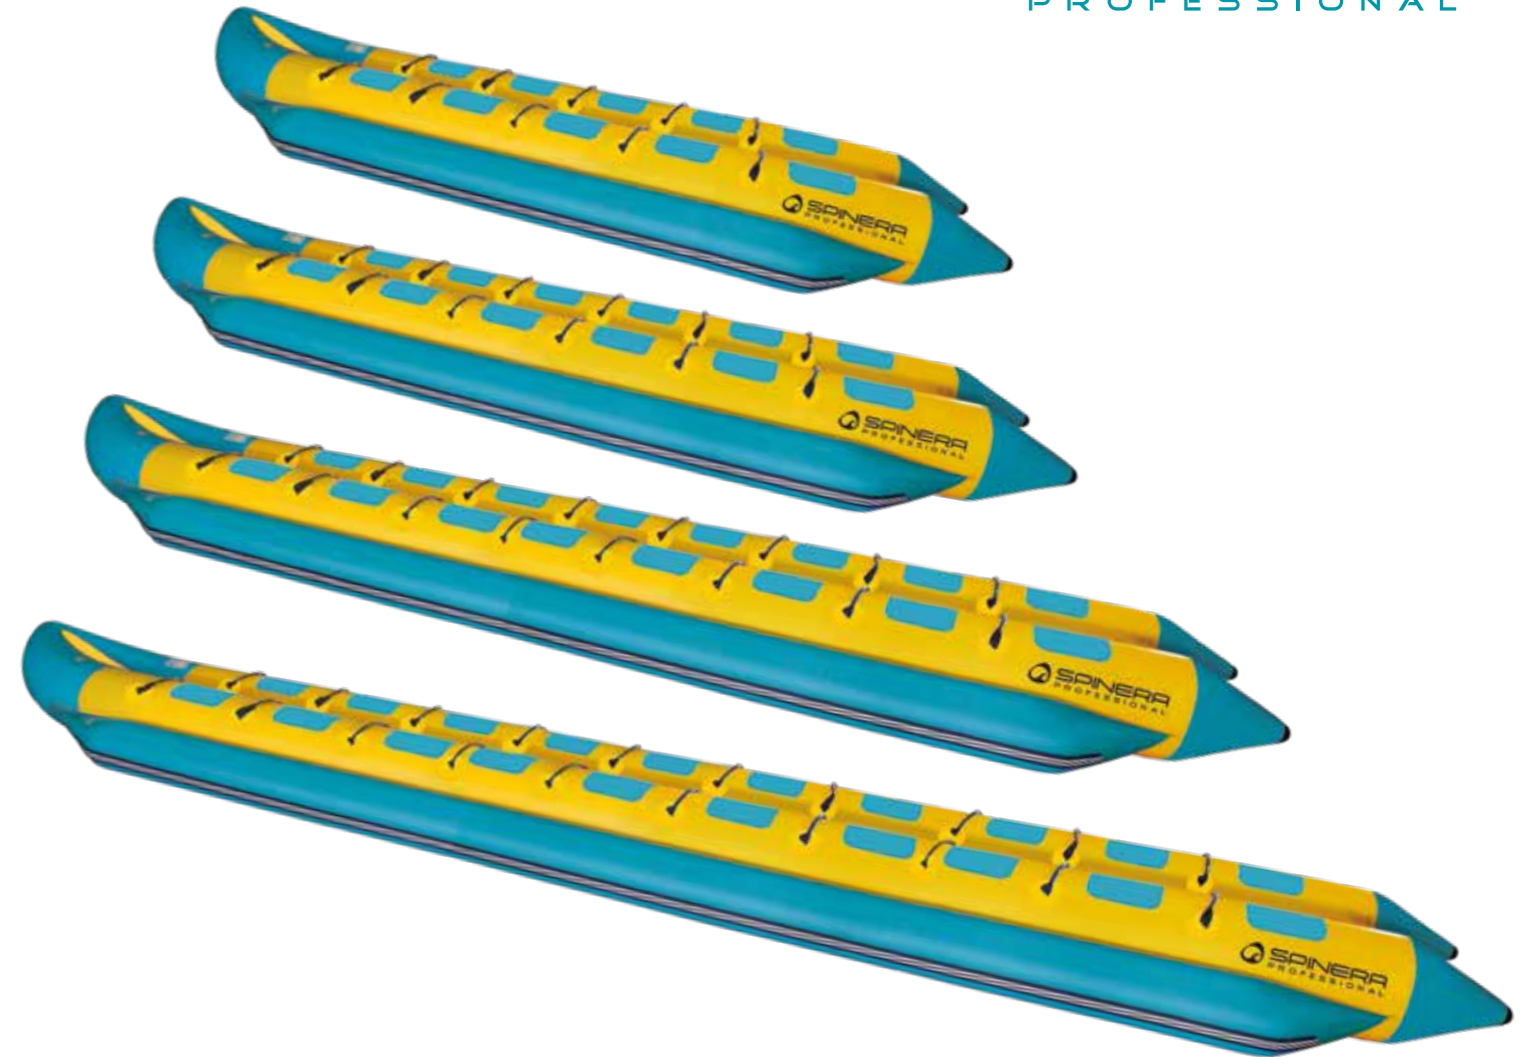

Towing ring has been glued plurally.

Every handle has been glued very steady.

The valves are very big and of high quality.

Strengthened rear caps for more stability.

ALL OUR PRODUCTS ARE MADE OF A VERY TOUGH, FIVE COAT RUBBERIZED FABRIC. IT IS VERY DESENSITIZED AGAINST UV RAYS, HAS A SLIGHT WATER RESISTOR AND BECAUSE OF THIS PERFECT SLIPPING FEATURES. ALL SEAMS ARE GLUED TWO TIMES.