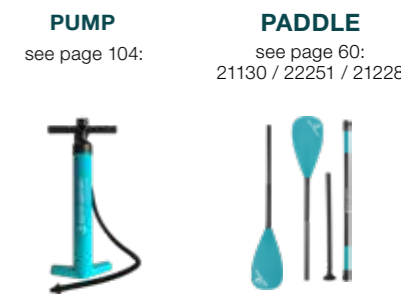

2 in 1
SUP & KAYAK

SCAN HERE
for product video

- single layer dropstitch fabric
- knitted
- good balance between weight and stiffness

SUP-KAYAK SK10

SIZE: 10'1"x38,6"x8" - 305x98x20cm
MAX. PAYLOAD up to 115kg
PRODUCTION: Designed for 1 Person
Double Chamber: 20cm HDDS - High Density Dropstitch + 8cm HDDS Floor additional 4 point D-Rings
INCL.: Backpack
2 Fins
1 Kayak-Seat included
Repair kit without glue
CODE 21004
PRICE excl. € 378,11 / incl. VAT € 449,95

INCLUSIVE:

SUP-KAYAK SK12

SIZE: 12'0"x38,6"x8" - 365x98x20cm
MAX. PAYLOAD: up to 200kg
PRODUCTION: Designed for 2 Person
Double Chamber: 20cm HDDS - High Density Dropstitch + 8cm HDDS Floor additional 4 point D-Rings
INCL.: Backpack
2 Fins
2 Kayak-Seats included
Repair kit without glue
CODE 21005
PRICE excl. € 420,13 / incl. VAT € 499,95

OPTIONAL: