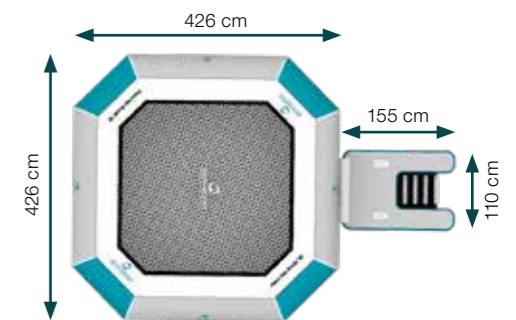

## PIRATES BASE 14

<b>CAPACITY</b>	3
<b>WATER DEPTH</b>	2,4M - 7,8FT
<b>DIMENSIONS (FT)</b>	14 X 14 (FT)
<b>DIMENSIONS (CM)</b>	426 X 426 (CM)

**SIZE:** Length: 426cm  
Width: 426cm  
Height: 80cm  
Weight: tbc  
Stored Dimensions: approx. tbc