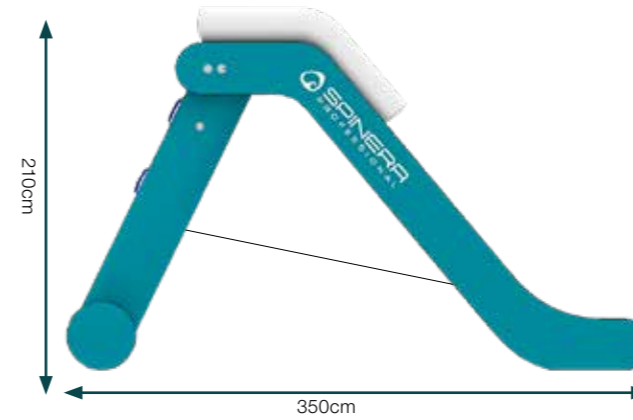

UPGRADE OPTIONS:
1x Easy Up 250, 1x Base Step, 1x Waterstep

PIRATES SLIDE 210

CAPACITY	3
WATER DEPTH	195CM
DIMENSIONS (FT)	11'6" X 6'9" (FT)
DIMENSIONS (CM)	350 X 205 (CM)

SIZE: Length: 350cm
Width: 205cm
Height: 210cm
Stored Dimensions: approx. tbc

MATERIAL: Heavy Duty Reinforced Spintex 0,7mm material

GENERAL FEATURES:
- 1 side to connect with other Elements
- 2 super handsome Carry Handles
- Multiple Climbing Handles
- 1 Carry Bag
- 2 air chambers

TOP YACHT TOY FEATURES:
- offers comfortable installation and De-Installation
- compatible with Yachtbeach and other inflatable products
- Handle Connection System to be fixed easy above waterline without getting wet

TOP COMMERCIAL PARK FEATURES:
- 1 Giant Anchor Point
- ready to connect with other Aquapark items
- Ready for permanent 5 Point Stainless Steel D-Ring Connection
- Integrated Commercial Pressure Relief Valve

CONTENT: 1x Spinera Professional Pirates Slide 210, 1x Bag for Pirates Slide 210

CODE 25129
PRICE excl. € 1.847,90 / incl. VAT € 2.199,00