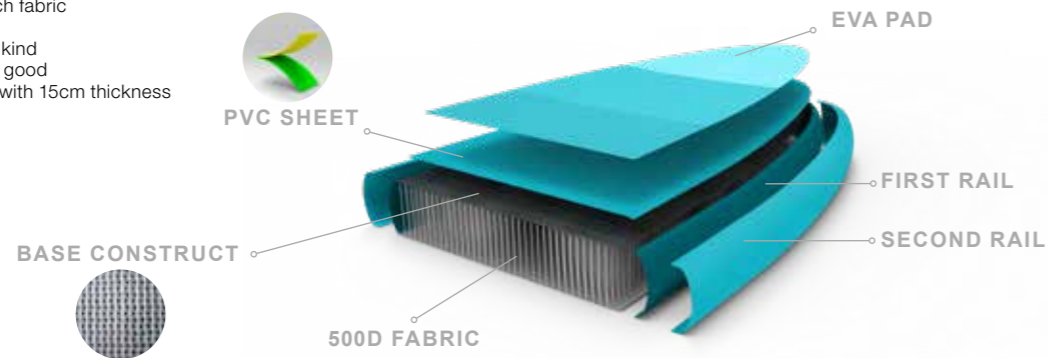

## DLT - DOUBLE LAYER TECHNOLOGY

- double layer dropstitch fabric
- knitted
- fusion double layer - MSL
- more stiffness - holds more weight
- fabric is more durable against abrasion and as a matter better for air tightness